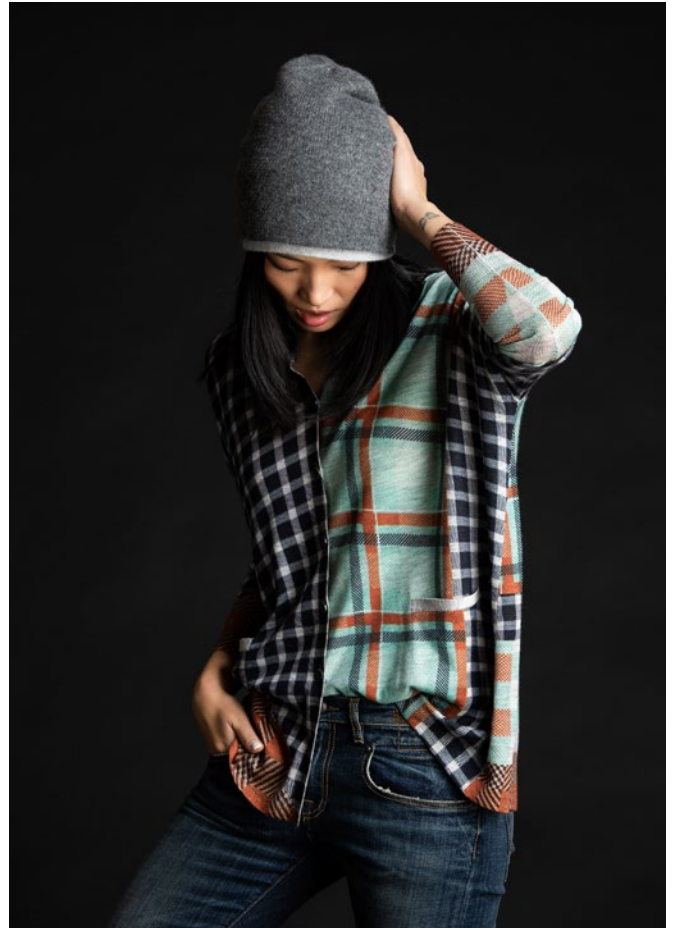

F280 Textured Scarf, 76" x 22", 100% Premium Cashmere

F309 Beret
F161A Slouchy Beanie

Worsted Cashmere

F298 Collared Cardigan, 100% Worsted Cashmere

F298P Printed Plaid Cardigan, 100% Worsted Cashmere

F298P Printed Plaid Cardigan, 100% Worsted Cashmere