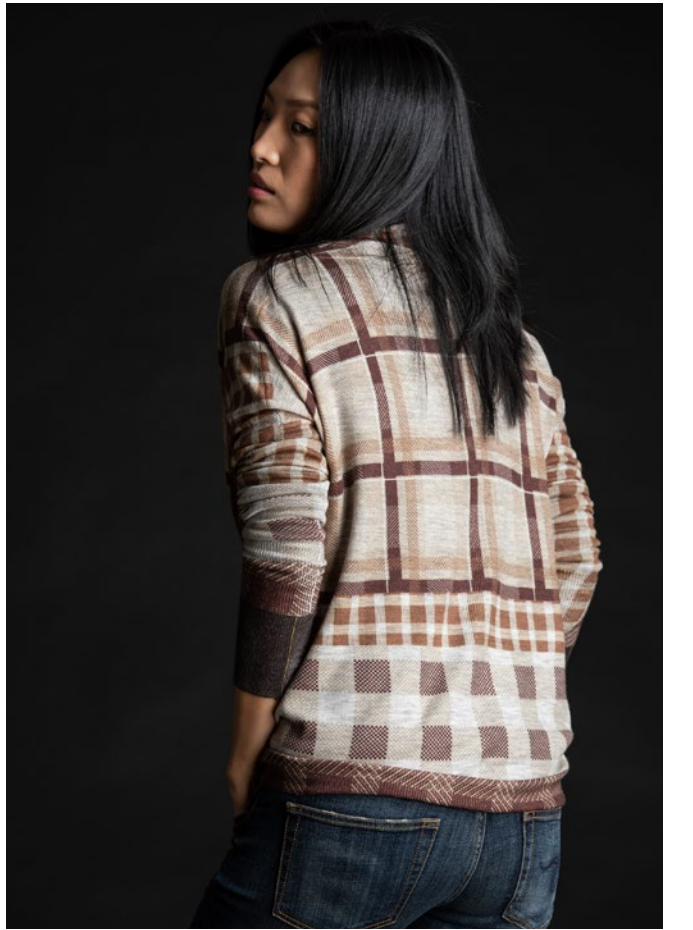

F294 Dress, 100% Premium Cashmere

F305A Contrast Crew, 100% Premium Cashmere

F305A Contrast Crew, 100% Premium Cashmere

F198P Printed Textured Crew, 100% Premium Cashmere

F198P Printed Textured Crew, 100% Premium Cashmere

F280 Textured Scarf, 76" x 22", 100% Premium Cashmere

F309 Beret
F161A Slouchy Beanie

Worsted Cashmere

F298 Collared Cardigan, 100% Worsted Cashmere

F298P Printed Plaid Cardigan, 100% Worsted Cashmere

F298P Printed Plaid Cardigan, 100% Worsted Cashmere

F146 L/S Baby Tee, 100% Worsted Cashmere

F304 Printed Wrap Top, 100% Worsted Cashmere

F283 Printed Turtleneck, 100% Worsted Cashmere

F239 Printed Bateau, 100% Worsted Cashmere

F317 Cozy Luxe Crew, 100% Baby Cashmere