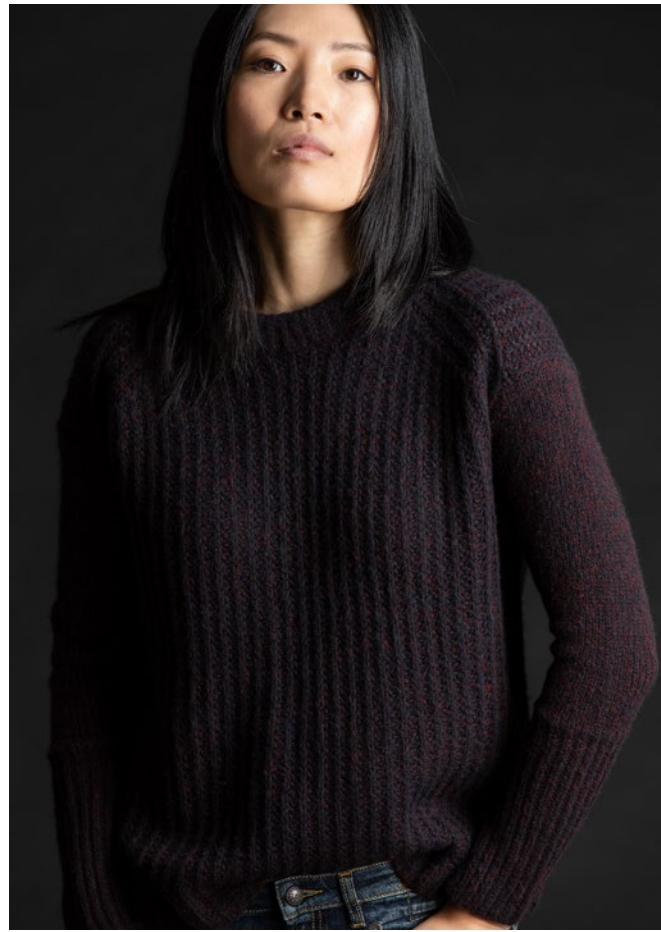

PAYCHI

Guth

Introducing

100% Baby Cashmere

F317 Cozy Luxe Crew, 100% Baby Cashmere

F311 Cozy Luxe Funnel, 100% Baby Cashmere

F312 Relaxed Luxe Crew, 100% Baby Cashmere

Dreamy Cashmere

F266 Dreamy Cozy Cardigan, 100% Dreamy Cashmere

F316 Double Dreamy Crew, 92% Dreamy Cashmere, 7% Polyamide, 1% Elastane, Reversible

F303 Dreamy Reversible Pullover, 100% Dreamy Cashmere + 2/26's Premium Cashmere

F303 Dreamy Reversible Pullover, 100% Dreamy Cashmere + 2/26's Premium Cashmere

Premium Cashmere

F295 Wrap, 100% Premium Cashmere

F297 Mock Pullover, 100% Premium Cashmere

F294 Dress, 100% Premium Cashmere

F294 Dress, 100% Premium Cashmere

F305A Contrast Crew, 100% Premium Cashmere

F305A Contrast Crew, 100% Premium Cashmere

F198P Printed Textured Crew, 100% Premium Cashmere

F198P Printed Textured Crew, 100% Premium Cashmere