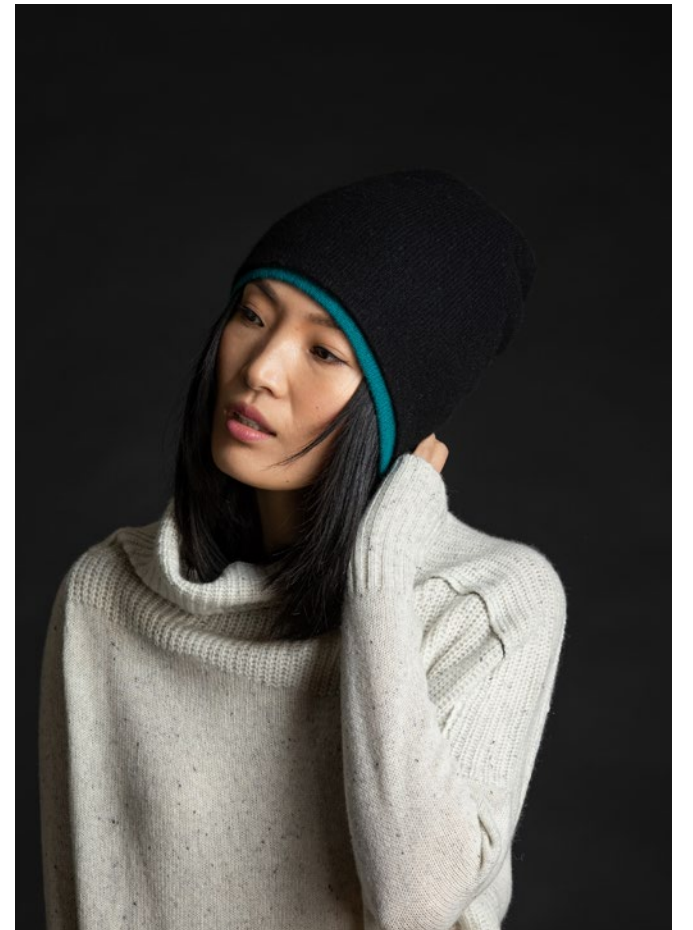

PAYCHI

Guth

Introducing

100% Baby Cashmere

F317 Cozy Luxe Crew, 100% Baby Cashmere

F311 Cozy Luxe Funnel, 100% Baby Cashmere

F312 Relaxed Luxe Crew, 100% Baby Cashmere

Dreamy Cashmere

F266 Dreamy Cozy Cardigan, 100% Dreamy Cashmere

F316 Double Dreamy Crew, 92% Dreamy Cashmere, 7% Polyamide, 1% Elastane, Reversible

F303 Dreamy Reversible Pullover, 100% Dreamy Cashmere + 2/26's Premium Cashmere

F303 Dreamy Reversible Pullover, 100% Dreamy Cashmere + 2/26's Premium Cashmere

Premium Cashmere

F295 Wrap, 100% Premium Cashmere

F297 Mock Pullover, 100% Premium Cashmere

F294 Dress, 100% Premium Cashmere

F294 Dress, 100% Premium Cashmere

F305A Contrast Crew, 100% Premium Cashmere

F305A Contrast Crew, 100% Premium Cashmere

F198P Printed Textured Crew, 100% Premium Cashmere

F198P Printed Textured Crew, 100% Premium Cashmere