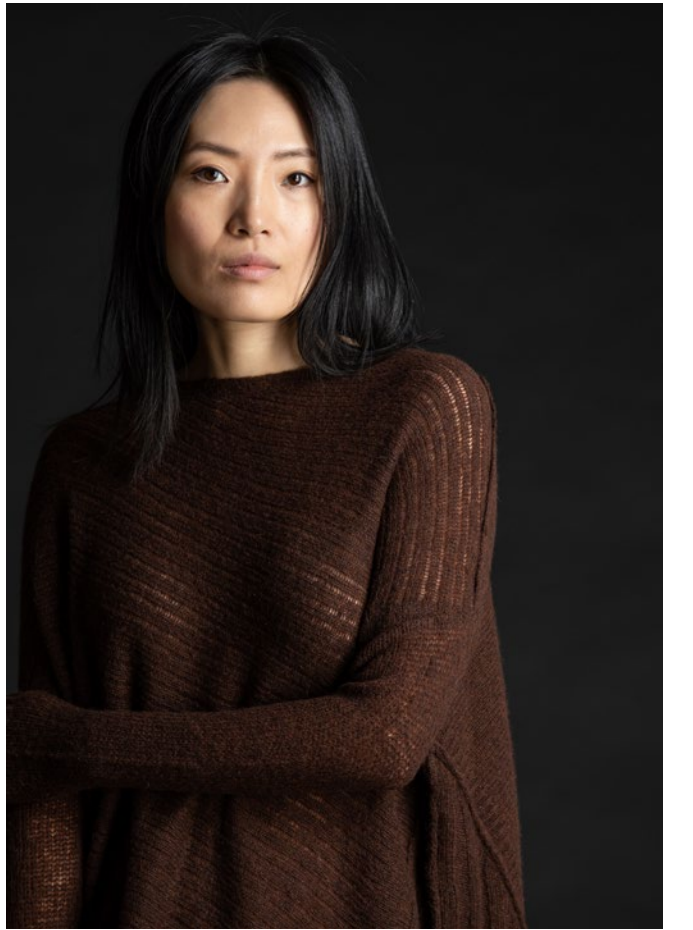

PAYCHI

Guth

Introducing

100% Baby Cashmere

F317 Cozy Luxe Crew, 100% Baby Cashmere

F311 Cozy Luxe Funnel, 100% Baby Cashmere

F312 Relaxed Luxe Crew, 100% Baby Cashmere

Dreamy Cashmere

F266 Dreamy Cozy Cardigan, 100% Dreamy Cashmere

F316 Double Dreamy Crew, 92% Dreamy Cashmere, 7% Polyamide, 1% Elastane, Reversible

F303 Dreamy Reversible Pullover, 100% Dreamy Cashmere + 2/26's Premium Cashmere

F303 Dreamy Reversible Pullover, 100% Dreamy Cashmere + 2/26's Premium Cashmere

Premium Cashmere

F295 Wrap, 100% Premium Cashmere

F297 Mock Pullover, 100% Premium Cashmere

F294 Dress, 100% Premium Cashmere

F294 Dress, 100% Premium Cashmere

F305A Contrast Crew, 100% Premium Cashmere

F305A Contrast Crew, 100% Premium Cashmere

F198P Printed Textured Crew, 100% Premium Cashmere

F198P Printed Textured Crew, 100% Premium Cashmere